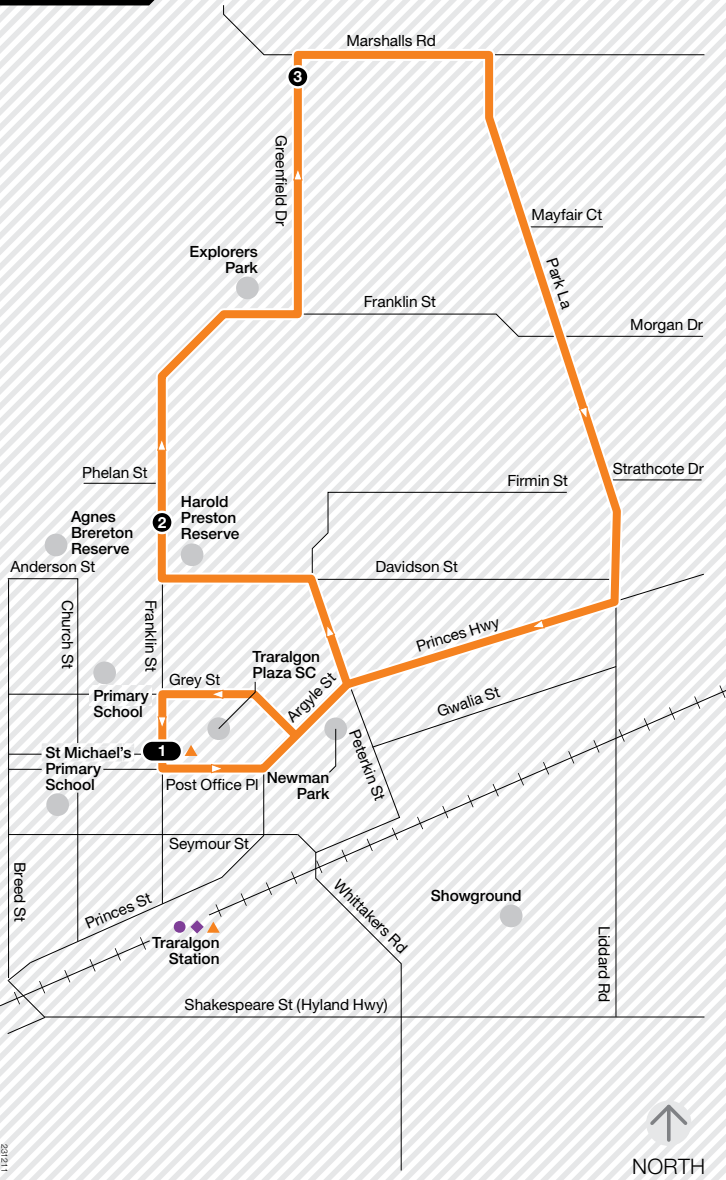

Traralgon town bus timetable

Nature prefers public transport

For public transport information call 136 196 (TTY) 9619 2727 or visit viclink.com.au
 MAP NOT TO SCALE

Description of route

Traralgon to Traralgon North

Departs from the terminus at Traralgon Plaza Shopping Centre and runs via Franklin St, Post Office Pl, Argyle St, Peterkin St, Davidson St, Franklin St, Greenfield Dr, Marshalls Rd, Park La, Argyle St, Grey St and Franklin St to the terminus at Traralgon Plaza Shopping Centre.

Timing points

1. **Traralgon Plaza Shopping Centre** – Franklin St
2. **Traralgon Tennis Centre** – Franklin St
3. **Marshalls Rd** – Greenfield Dr

Sunday and public holidays Route 45 – Traralgon to Traralgon North

	AM	AM	AM	AM	AM	AM	AM	AM	AM	PM	PM	PM	PM	PM	PM	PM	PM	PM	PM
Traralgon Plaza Shopping Centre	8.00	9.00	10.00	11.00	12.00	1.00	2.00	3.00	4.00										
Traralgon Tennis Centre	8.04	9.04	10.04	11.04	12.04	1.04	2.04	3.04	4.04										
Marshalls Rd	8.12	9.12	10.12	11.12	12.12	1.12	2.12	3.12	4.12										
Traralgon Plaza Shopping Centre	8.22	9.22	10.22	11.22	12.22	1.22	2.22	3.22	4.22										